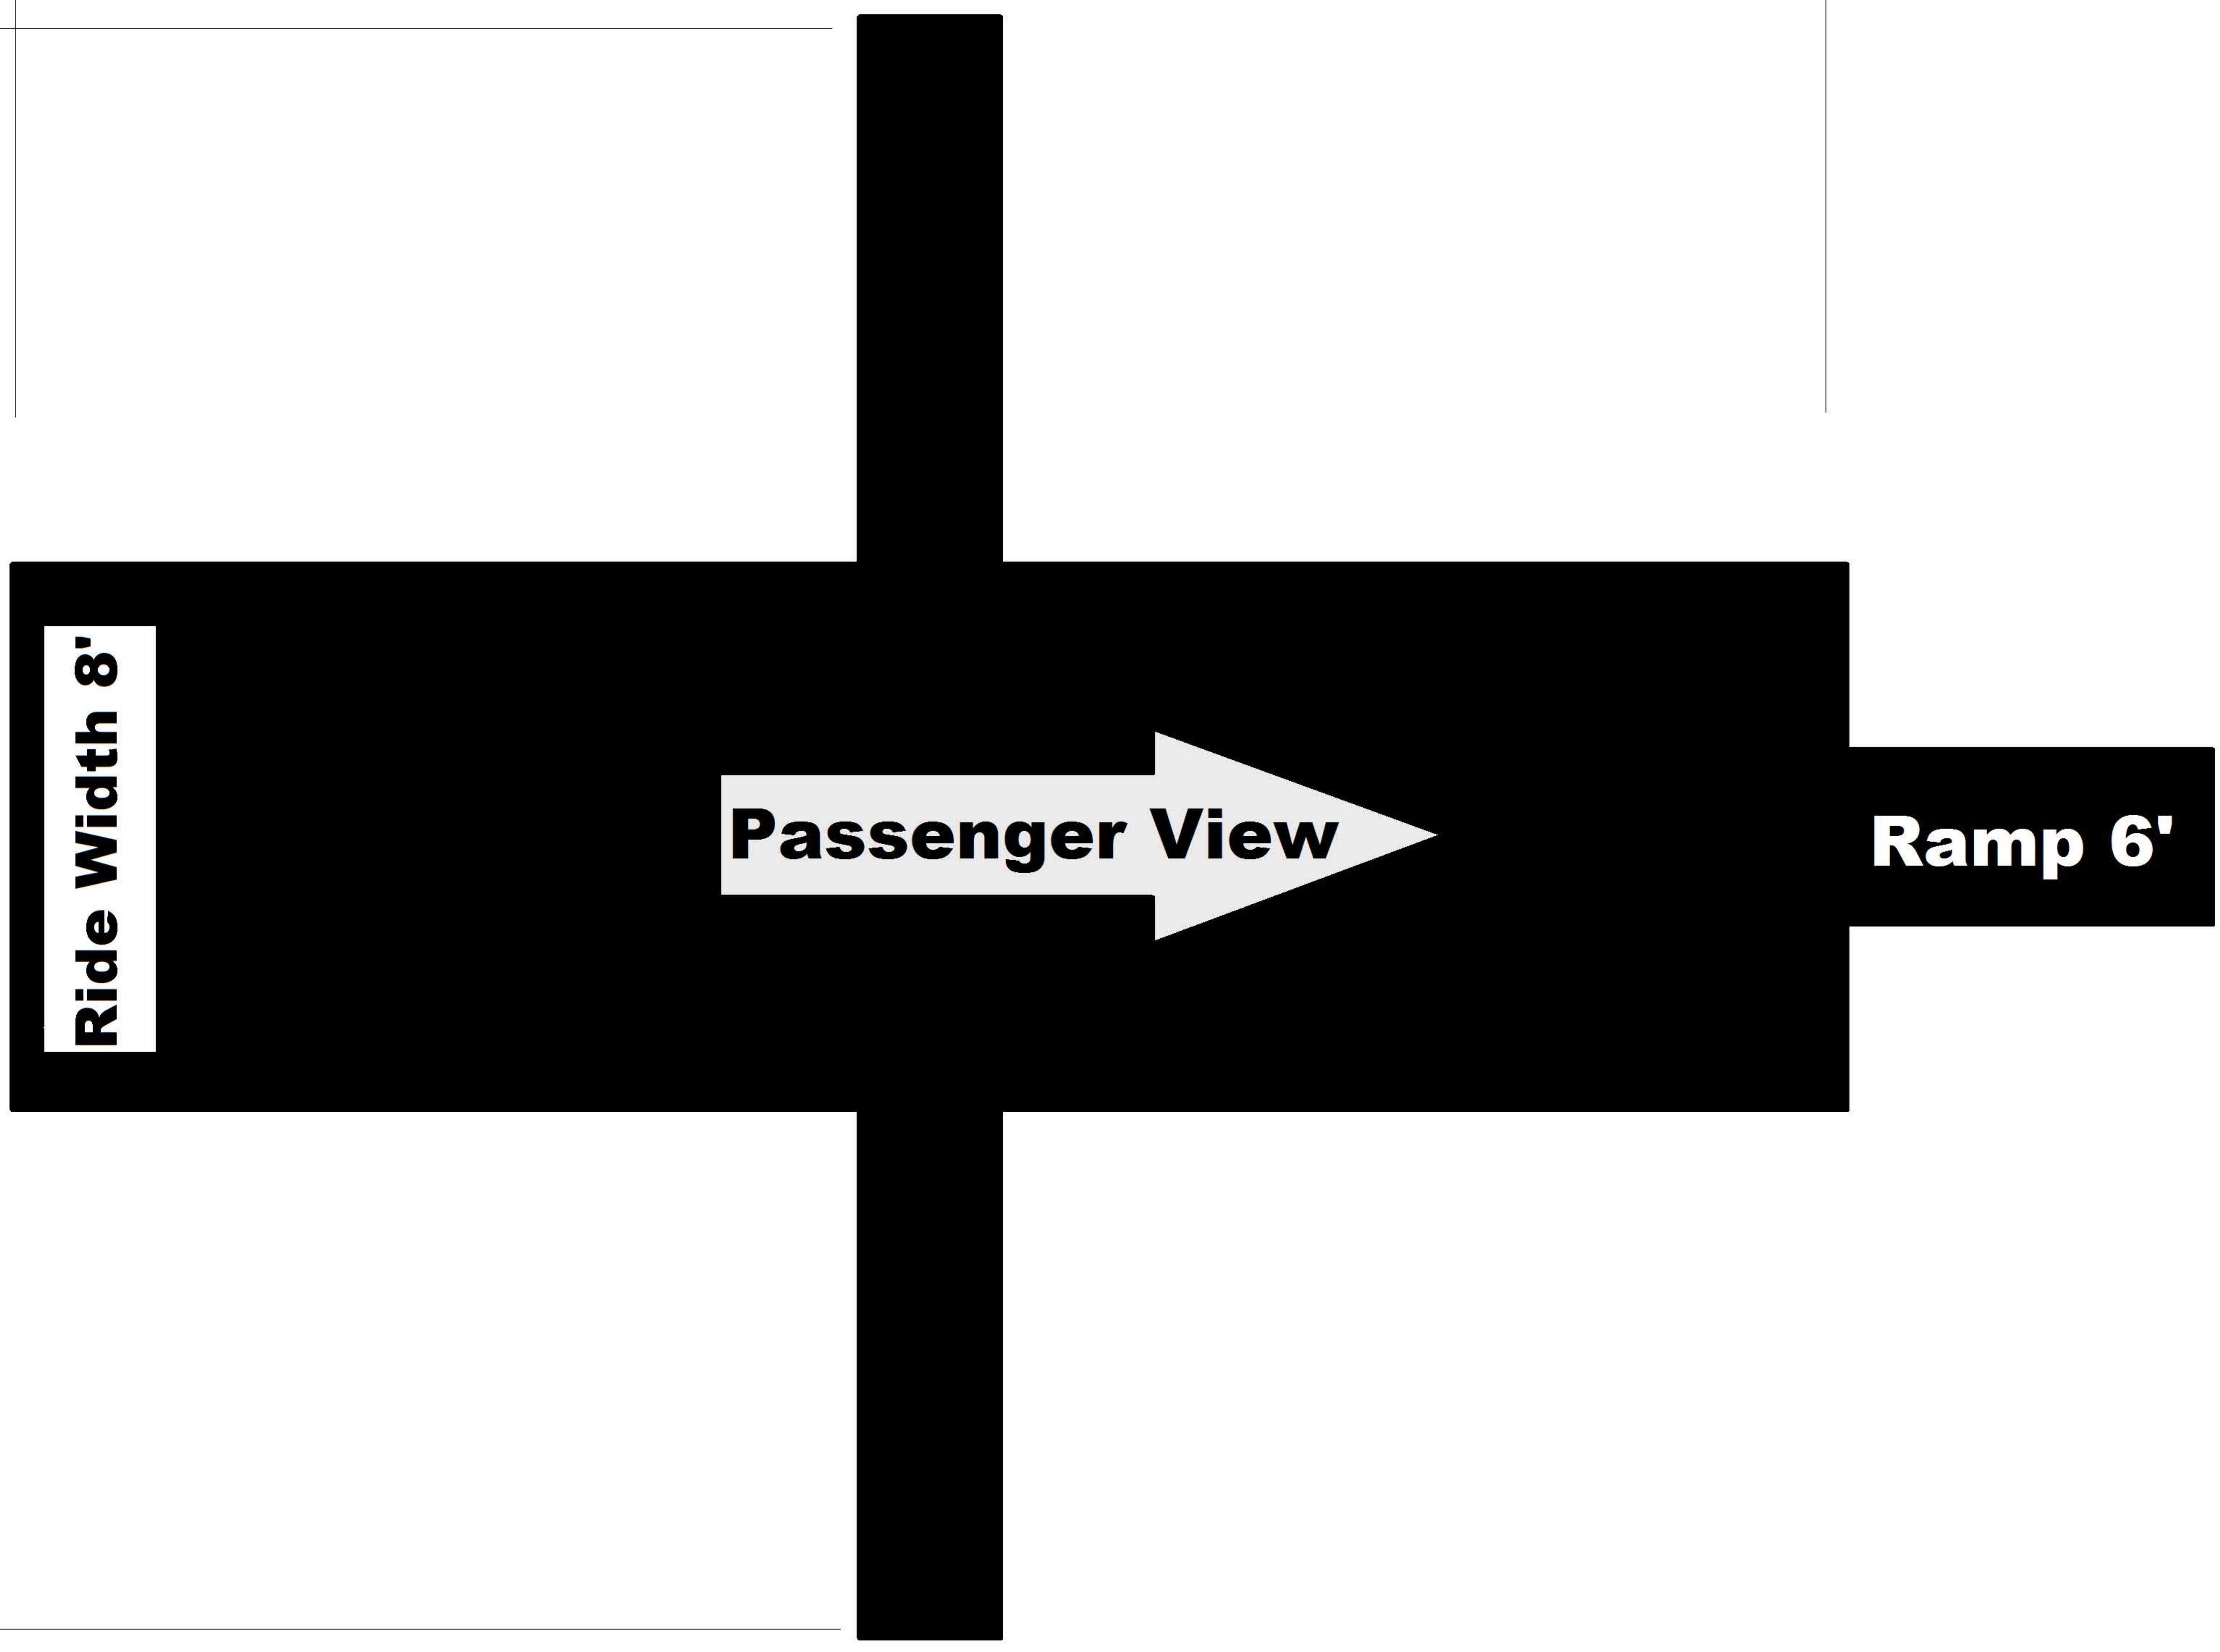

Length: 34'

Width including wind bracing 24' 7"

Big Round Wheel Amusements 47' Mobile Ferris Wheel	Ride Foot Print with Fence
Weight 21,320 lbs Height folded: 12' 7" Height Set up" 47' 3"	
Copyright 2016 Big Round Wheel Amusements	